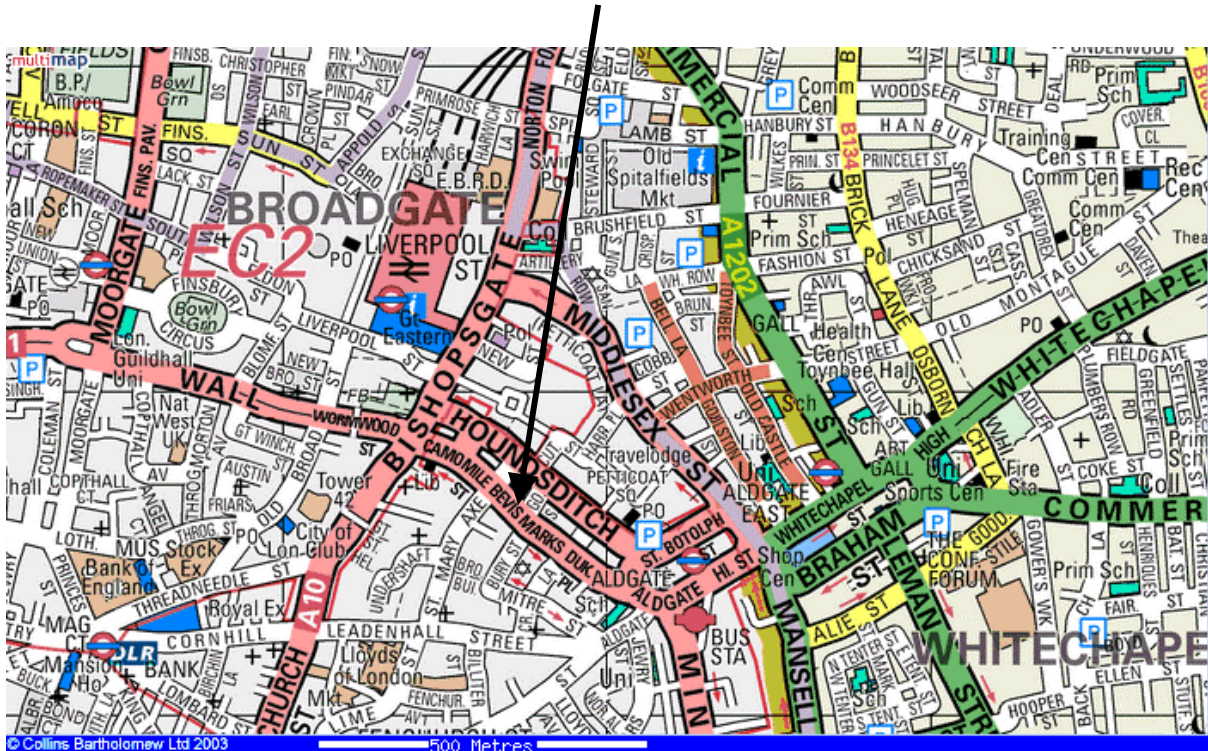

Investment Solutions Ltd
6 Bevis Marks
London
EC3A 7AF
Tel: 0207 933 0000

Investment
Solutions

How to find us...

Nearest tubes:

Liverpool Street

Circle, Hammersmith & City, Metropolitan, Central
Exit station concourse into Bishopsgate. Turn right and then left into Camomile Street. Continue into Bevis Marks, crossing over St Mary Axe. Number 6 is on the right hand side, opposite Goring Street.

Aldgate

Circle, Metropolitan
Exit station into Aldgate High Street. Follow road round to the right into Dukes Place and then Bevis Marks. Number 6 is on the left hand side, opposite Goring Street.

Bank

Central, Northern
Exit into Threadneedle Street or Cornhill and follow to Bishopsgate. Turn left into Bishopsgate and then right into Camomile Street. Continue into Bevis Marks, crossing over St Mary Axe. Number 6 is on the right hand side, opposite Goring Street.

By car

There is no visitor parking available. The nearest NCP is in St Botolph Street.